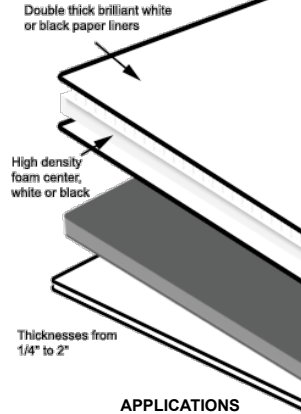

Other Heavy-Duty Ryno® Foam Boards

- White Heat-Activated
- Black Heat-Activated
- Self-Adhesive High Tack
- Self-Adhesive Low Tack
- Black Self-Adhesive High Tack

Ryno Board®

Heavy-Duty Paper Faced Foamboard

**DESCRIPTION:**  
 Heavy-duty foam boards with double-thick surface liners and high-density foam. RYNO BOARD® is are much more resistant to denting and warping than standard paper-faced foam boards. The combination of high density foam centers and double thick surface liners produce rugged yet economical foam boards with exceptional compressive strength and superior dimensional stability.

**FOAM CENTER:**  
 High density with exceptional compressive strength, imparts additional warp-resistance and dimensional stability for mounting, display and exhibit work. Thicker sizes may be used as structural elements in exhibits and displays.

APPLICATIONS

- Exhibits
- Mounting
- POP Displays
- Sets & Props
- Vinyl Graphics
- Signs
- Screen Printing
- Framing
- Inkjet Printing

STANDARD SIZE CHART (White & Black)

Thickness	Width	Length
1/4" 6mm	48"	72"
1/4" 6mm	48"	96"
1/4" 6mm	48"	120" White Only
1/4" 6mm	48"	144" White Only
3/8" 10mm	48"	96"
1/2" 13mm	48"	96"
5/8" 16mm	48"	96"
3/4" 19mm	48"	96"
3/4" 19mm	48"	96"
1" 25mm	48"	96"
1-1/2" 38mm	48"	96"
2" 50mm	48"	96"